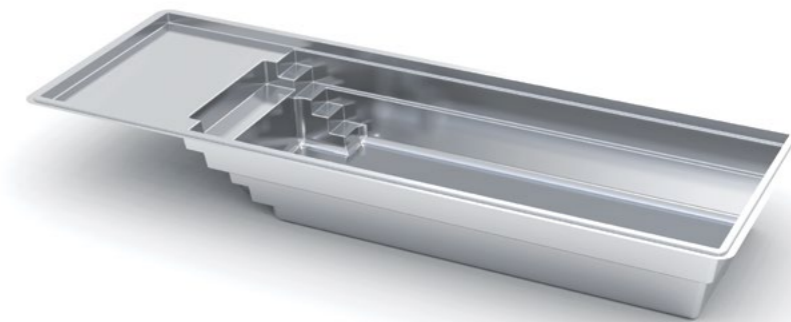

The Freedom™

with Splash Pad

LENGTH	WIDTH	DEPTH
37' 4"	13' 0"	4' 11"
33' 8"	13' 0"	4' 11"
30' 4"	13' 0"	4' 11"

- + Large, built-in splash pad with depth of 7" from top to bottom
  (Actual water depth will vary based upon fill capacity and positioning of the skimmer box).
- + Flat-bottom design makes the pool perfect for activities
- + Option to incorporate a swim jet system to provide resistance training for the avid swimmer
  (Swim jets sold separately).
- + Convenient entry and exit steps allow access from both sides of the pool