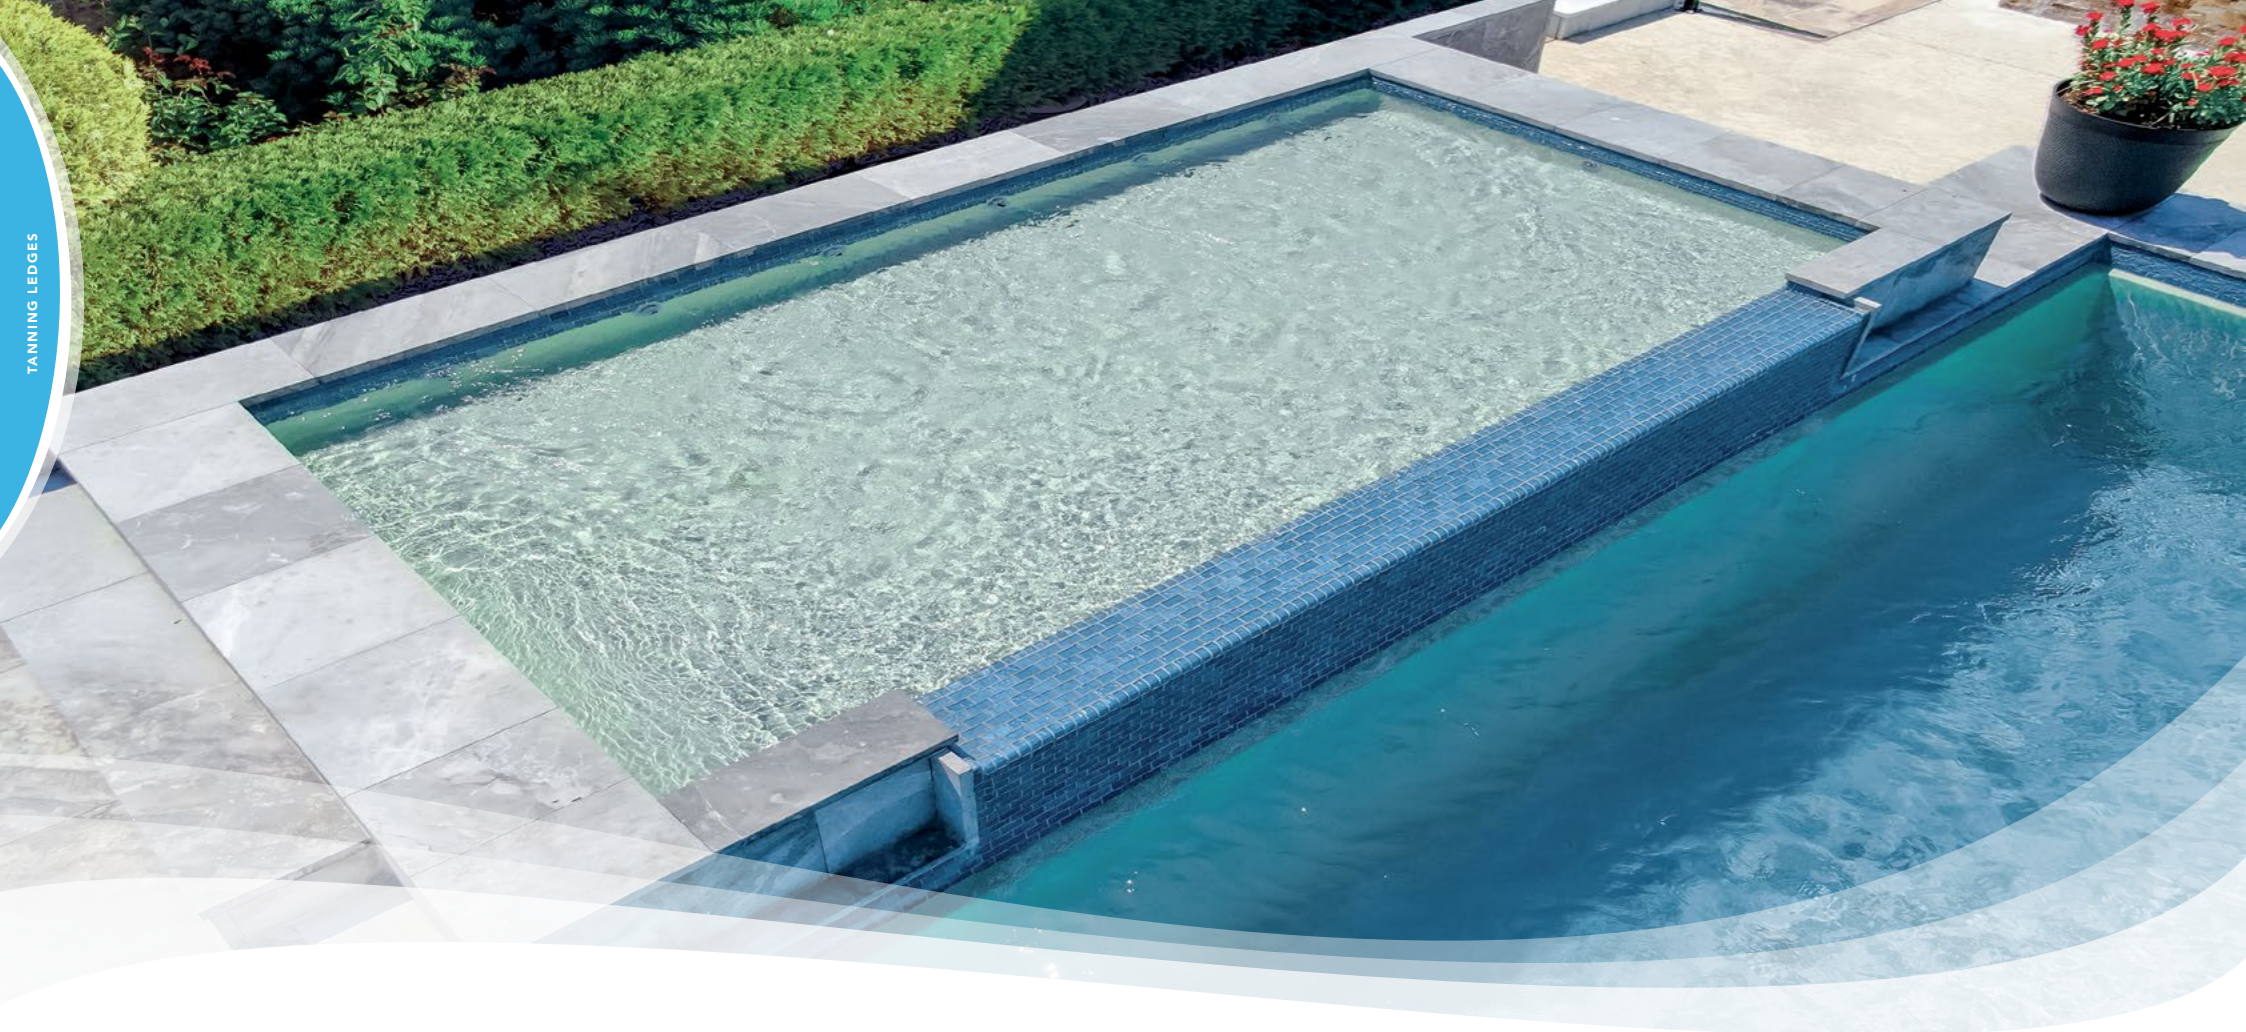

The Treasure™

Stand Alone Round Spa

| LENGTH | WIDTH | DEPTH |
|--------|-------|--------|
| 7' 8" | 7' 8" | 2' 10" |

- + Relax in the soothing warm water of your own spa and reduce stress and anxiety
- + Use prior to bedtime could relax your nerves and muscles allowing for a better and easier sleep
- + Circular design allows for many exciting landscaping options, as a complementary feature or a stand-alone focal point
- + Spillover design is available so that you can elevate the spa above the pool turning it into a water feature

The Dream™

Stand Alone Square Ergonomic Spa

| LENGTH | WIDTH | DEPTH |
|--------|-------|-------|
| 7' 3" | 7' 3" | 3' 2" |

- + Enjoy having soothing warm water massage your body
- + Spa owners enjoy the opportunity to reduce stress and anxiety through daily usage
- + This ergonomically-designed spa will comfortably cradle your body for the ultimate in relaxation, benefitting both body and mind
- + Spillover design is available so that you can elevate the spa above the pool turning it into a water feature

The Mystique™

Stand Alone Square Spa

| LENGTH | WIDTH | DEPTH |
|--------|--------|-------|
| 6' 10" | 6' 10" | 3' 0" |

- + Experience less stress, improved circulation, better sleep and fewer symptoms of arthritis and back pain
- + Pressure from strategically placed jets help to rejuvenate the healing powers of warm water
- + Open seating format allows flexibility in use
- + Available in any color within the Imagine Pools® color range so you can easily match your pool and spa combination
- + Spillover design version also available, allowing the spout of the elevated spa to double as a water feature