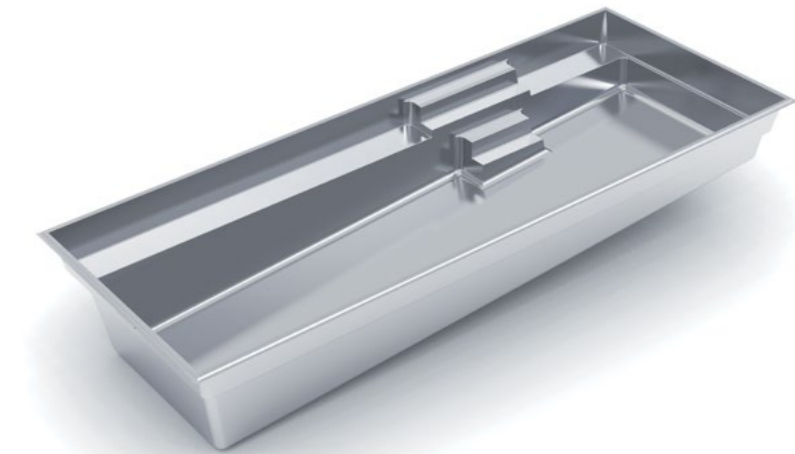

The Marvelous™

LENGTH	WIDTH	SHALLOW	DEEP
40' 0"	15' 6"	4' 0"	6' 6"
35' 0"	15' 6"	4' 0"	6' 1"
30' 0"	15' 6"	4' 0"	5' 10"

- + Features a wide bench seat running the entire length of the pool
- + Large, unobstructed swimming corridor, ideal for playing games or swimming laps
- + Well-positioned entry and exit steps lead down to the pool floor
- + Sleek, modern design allows for unlimited landscaping possibilities
- + Perimeter swimout surrounding perimeter of pool