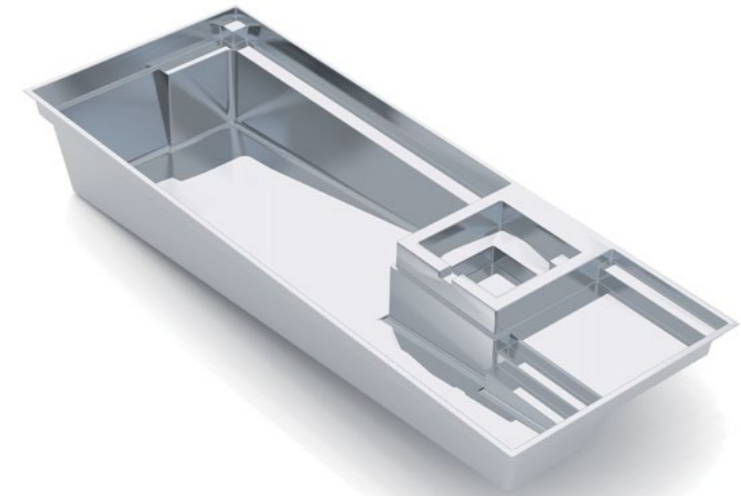

The Exquisite™

LENGTH	WIDTH	SHALLOW	DEEP
40' 0"	15' 5"	4' 0"	6' 6"
35' 0"	15' 5"	4' 0"	6' 2"
30' 0"	15' 5"	4' 0"	5' 10"

- + Large, built-in splash pad with depth of 20" from top to bottom
  (Actual water depth will vary based upon fill capacity and positioning of the skimmer box).
- + Built-in spa, ideal for therapeutic massage jets
  (Dimensions: Length: 5'11"; Width: 5' 11". Swim jets sold separately).
- + Full-length swimming channel for fun or exercise
- + Extended bench allows for multi-swimmer seating or recreational enjoyment