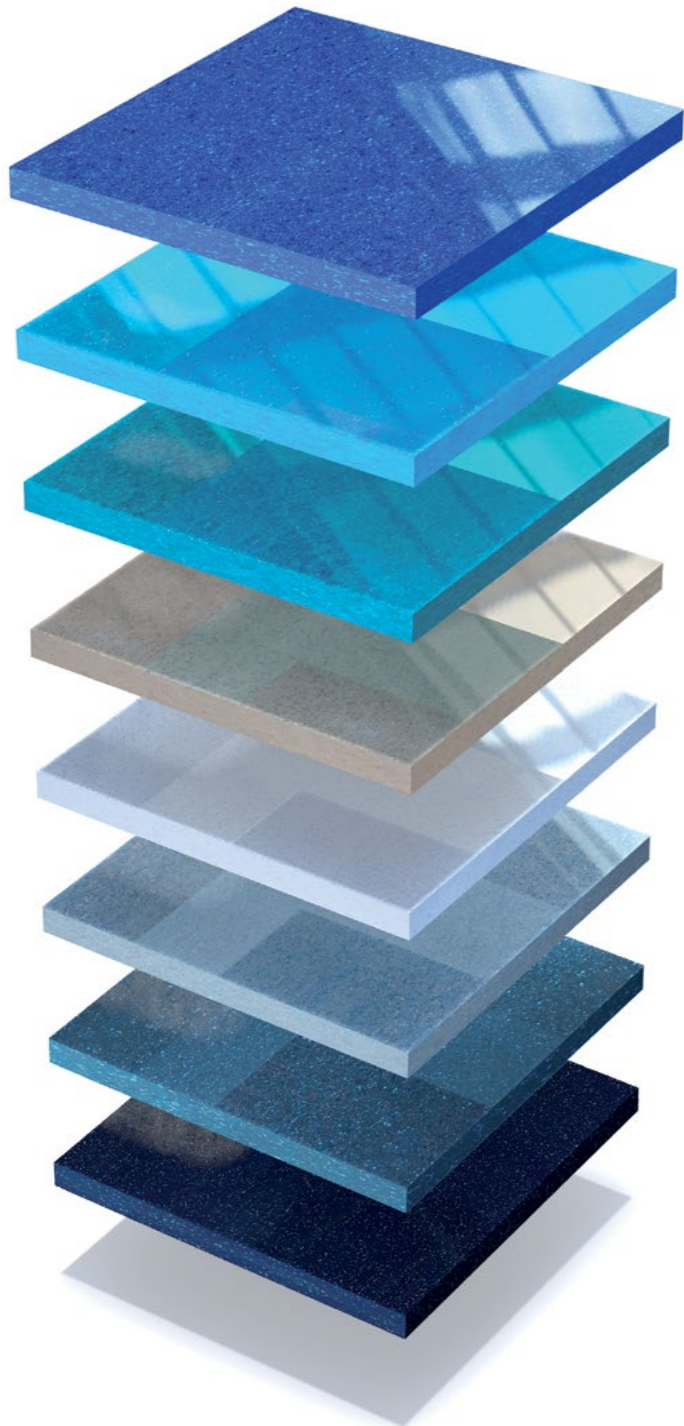

Gelcoat Colors

a dazzling spectrum of brilliance

Imagine Pools® products are crafted with the deepest, richest, highest quality gelcoat finishes backed by a 10-year Surface Warranty. We offer a full palette of colors that are absolutely stunning to not only look at but to create an experience that allows you to enjoy “Life at its Best.”