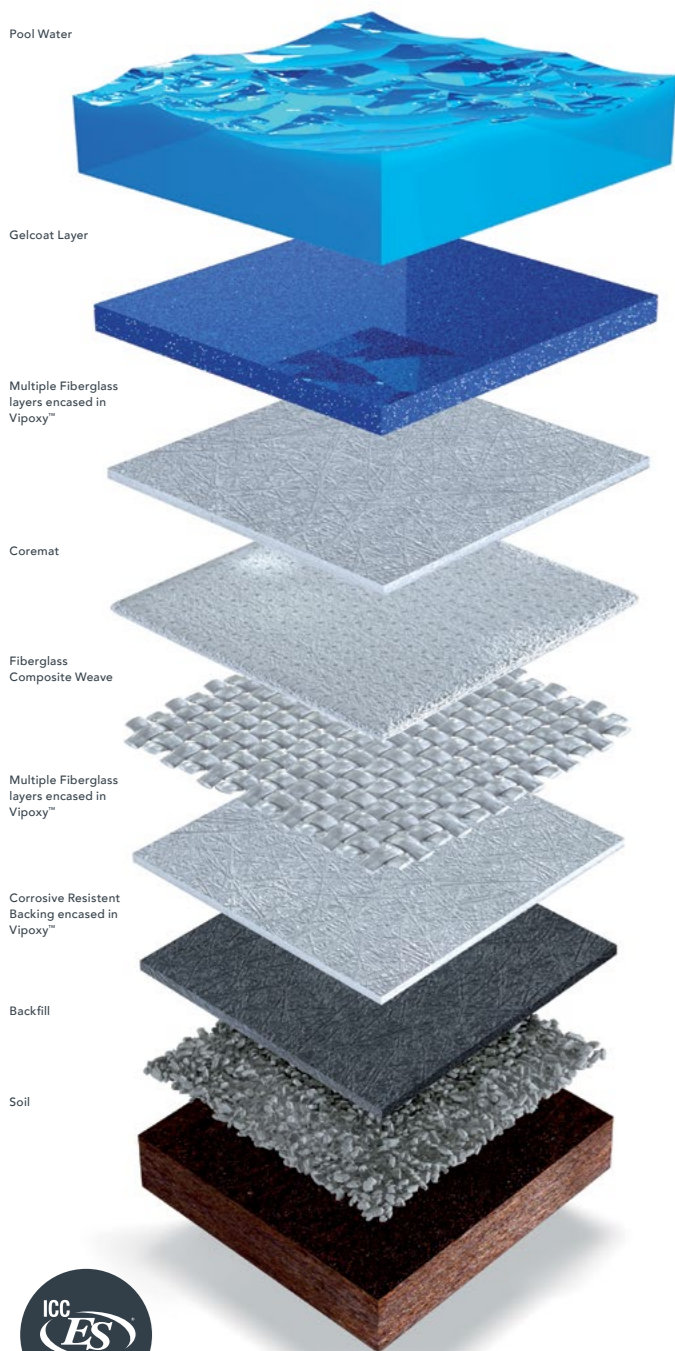

Centurion Core™ construction process

To construct a fiberglass pool, it must be comprised of three main components: *the pool's gelcoat surface, the pool's structural shell and the ground in which the pool will be placed.*

Each component is affected by the other two, thus all three must be considered carefully. Our commitment to technological advancements through years of research and development has resulted in a top quality composite pool with extraordinary structural integrity, durability and corrosion resistance. In layman's terms, this means each pool we build is intentionally made with the quality of every component at top of mind. All of the products from Imagine Pools® are built under strict quality controls and must also meet the ICC ESR-3868 certification requirements, but we don't stop there.

lifetime structural warranties

From the outside, your pool shell may look relatively uncomplicated. However, beneath the surface, there is a team of players fast at work to ensure your fiberglass pool is durable, strong and can withstand the test of time. To that end, we have incorporated alternating layers of different fiberglass materials, each individually encased in a full saturation of durable Vipoxy™ Vinyl Ester Resin Blend.

Translation? Your pool is doing what it is supposed to do: protecting itself from any structural adversities while simultaneously giving you peace of mind. We simply don't know how to do anything other than create the best pool for our customers. In fact, we stand behind that layer of confidence by covering every one of our fiberglass pools with our **Lifetime Structural Warranty AND our Lifetime Structural Osmosis Warranty.**

+ Lifetime Structural Warranty

The Lifetime Structural Warranty is your guarantee of a composite swimming pool with high tensile strength, capable of withstanding the impact of natural ground movements from the environment.

+ Lifetime Structural Osmosis Warranty

The Lifetime Structural Osmosis Warranty is your guarantee of a composite swimming pool which will act as an impermeable membrane, preventing both pool water and groundwater from penetrating into the structural laminate.